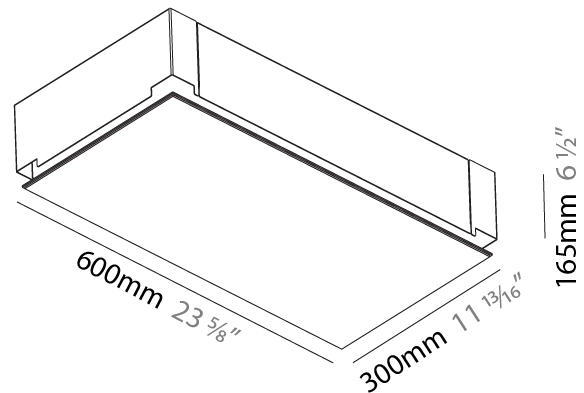

GENERAL

Series: Pi2
Subseries: Pi2 Whiteline
Brand: Prolicht
Division: Architectural
Mounting Type: Trimless
Mounting Location: Ceiling
Subcategory: Ambient

PHYSICAL

Shape: Rectangle
Length (mm): 600
Length (in): 23 5/8
Width (mm): 300
Width (in): 11 13/16
Depth (mm): 165
Depth (in): 6 1/2
Ceiling Thickness (mm): 10 / 12.5 / 15 / 25 / 30
Ceiling Thickness (in): 3/8 or 1/2 or 9/16 or 1 or 1 3/16
Min. Recessing Depth (mm): 180
Min. Recessing Depth (in): 7 1/16
Light Distribution: Direct
Weight (kg): 6.557
Weight (lbs): 14.53
Diffuser: PMMA - Opal
Fixture Material: Extruded Aluminum / Steel
Cut-out Measurements: 635mm / 25" x 335mm / 13 3/16"
Upon Request: Unique Sizes Unique Ceiling Thickness Unique Mounting Depth Spot Inserts

ELECTRICAL

Lamp Type: LED (Zhaga Standard)
Input Wattage (W): 26
Total Output Wattage (W): 23
Dimming: [Tri-Mode (Non-Dimming and Phase Dimming (120Vac only) and 0-10V Dimming)](#)
Driver Included: Yes
Driver Location: Integrated
Driver Type: Constant Current - Universal
Driver Class: Class 2
Input Voltage (V): 120 - 277
Constant Current (MA): 350

LED

[Color Temperature (*K): 3000 / 3500 / 4000](#)
Max. Delivered Lumen (lm): 1940 / 1970 / 2010
CRI: >80 CRI
Efficiency (%): 0.651
Lamp Life (hrs): 50000
Upon Request: RGB-W Tunable White Special Color Temperature CRI90

OPTICAL

RATINGS AND CERTIFICATIONS

Certified By: Certified for North American Standards
IP rating: IP20