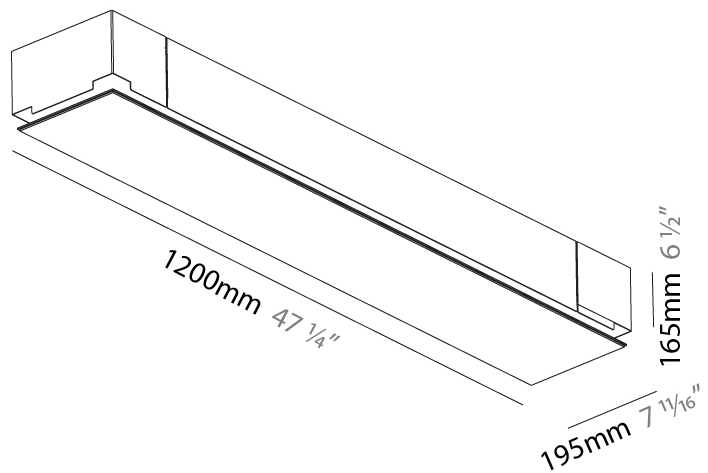

GENERAL

Series: Pi2
Subseries: Pi2 Whiteline
Brand: Prolicht
Division: Architectural
Mounting Type: Trimless
Mounting Location: Ceiling
Subcategory: Ambient

PHYSICAL

Shape: Rectangle
Length (mm): 1200
Length (in): 47 1/4
Width (mm): 195
Width (in): 7 11/16
Depth (mm): 165
Depth (in): 6 1/2
Ceiling Thickness (mm): 10 / 12.5 / 15 / 25 / 30
Ceiling Thickness (in): 3/8 or 1/2 or 9/16 or 1 or 1 3/16
Min. Recessing Depth (mm): 180
Min. Recessing Depth (in): 7 1/16
Light Distribution: Direct
Weight (kg): 7.9
Weight (lbs): 17.38
Diffuser: PMMA - Opal
Fixture Material: Extruded Aluminum / Steel
Cut-out Measurements: 1235mm / 48 5/8" x 230mm / 9 1/16"
Upon Request: Unique Sizes Unique Ceiling Thickness Unique Mounting Depth Spot Inserts

ELECTRICAL

Lamp Type: LED (Zhaga Standard)
Total Output Wattage (W): 38.3
Dimming: [Tri-Mode (Non-Dimming and Phase Dimming (120Vac only) and 0-10V Dimming)](#)
Driver Included: Yes
Driver Location: Integrated
Driver Type: Constant Current - Universal
Driver Class: Class 2
Input Voltage (V): 120 - 277
Constant Current (MA): 500

LED

[Color Temperature (°K): 3000 / 3500 / 4000](#)
Max. Delivered Lumen (lm): 3120 / 3352 / 3420
CRI: >80 CRI
Efficiency (%): 0.606
Lamp Life (hrs): 50000
Upon Request: RGB-W Tunable White Special Color Temperature CRI90

OPTICAL

RATINGS AND CERTIFICATIONS

Certified By: Certified for North American Standards
IP rating: IP20