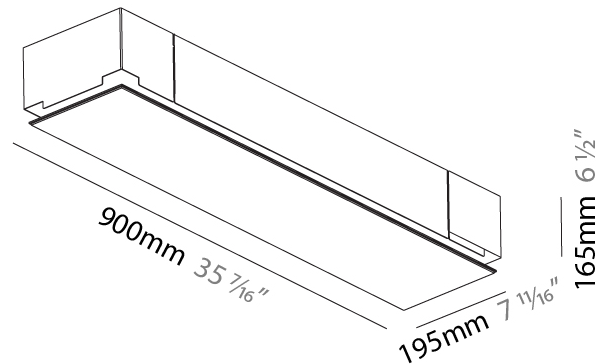

GENERAL

Series: Pi2
Subseries: Pi2 Whiteline
Brand: Prolicht
Division: Architectural
Mounting Type: Trimless
Mounting Location: Ceiling
Subcategory: Ambient

PHYSICAL

Shape: Rectangle
Length (mm): 900
Length (in): 35 7/16
Width (mm): 195
Width (in): 7 11/16
Depth (mm): 165
Depth (in): 6 1/2
Ceiling Thickness (mm): 10 / 12.5 / 15 / 25 / 30
Ceiling Thickness (in): 3/8 or 1/2 or 9/16 or 1 or 1 3/16
Min. Recessing Depth (mm): 180
Min. Recessing Depth (in): 7 1/16
Light Distribution: Direct
Weight (kg): 6.1
Weight (lbs): 13.42
Diffuser: PMMA - Opal
Fixture Material: Extruded Aluminum / Steel
Cut-out Measurements: 935mm / 36 13/16" x 230mm / 9 1/16"
Upon Request: Unique Sizes Unique Ceiling Thickness Unique Mounting Depth Spot Inserts

ELECTRICAL

Lamp Type: LED (Zhaga Standard)
Total Output Wattage (W): 28.7
Dimming: [Tri-Mode (Non-Dimming and Phase Dimming (120Vac only) and 0-10V Dimming)](#)
Driver Included: Yes
Driver Location: Integrated
Driver Type: Constant Current - Universal
Driver Class: Class 2
Input Voltage (V): 120 - 277
Constant Current (MA): 500

LED

Color Temperature (°K): [3000 / 3500 / 4000](#)
Max. Delivered Lumen (lm): 2340 / 2518 / 2570
CRI: >80 CRI
Efficiency (%): 59.6
Lamp Life (hrs): 50000
Upon Request: RGB-W Tunable White Special Color Temperature CRI90

OPTICAL

RATINGS AND CERTIFICATIONS

Certified By: Certified for North American Standards
IP rating: IP20