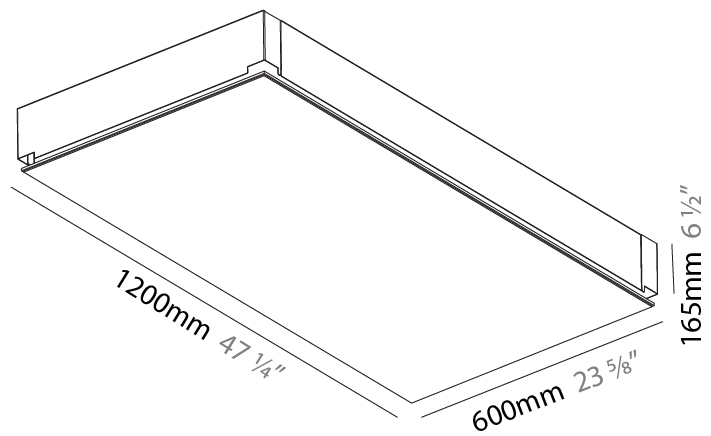

GENERAL

Series: Pi2
Subseries: Pi2 Whiteline
Brand: Prolicht
Division: Architectural
Mounting Type: Trimless
Mounting Location: Ceiling
Subcategory: Ambient

PHYSICAL

Shape: Rectangle
Length (mm): 1200
Length (in): 47 1/4
Width (mm): 600
Width (in): 23 5/8
Depth (mm): 165
Depth (in): 6 1/2
Ceiling Thickness (mm): 10 / 12.5 / 15 / 25 / 30
Ceiling Thickness (in): 3/8 or 1/2 or 9/16 or 1 or 1 3/16
Min. Recessing Depth (mm): 180
Min. Recessing Depth (in): 7 1/16
Light Distribution: Direct
Weight (kg): 22.217
Weight (lbs): 48.88
Diffuser: PMMA - Opal
Fixture Material: Extruded Aluminum / Steel
Cut-out Measurements: 1235mm / 48 5/8" x 635mm / 25"
Upon Request: Unique Sizes Unique Ceiling Thickness Unique Mounting Depth Spot Inserts

ELECTRICAL

Lamp Type: LED (Zhaga Standard)
Input Wattage (W): 110
Total Output Wattage (W): 92
Dimming: Tri-Mode (Non-Dimming and Phase Dimming (120Vac only) and 0-10V Dimming)
Driver Included: Yes
Driver Location: Integrated
Driver Type: Constant Current - Universal
Driver Class: Class 2
Input Voltage (V): 120 - 277
Constant Current (MA): 350

LED

Color Temperature (*K): 3000 / 3500 / 4000
Max. Delivered Lumen (lm): 8690 / 8830 / 9010
CRI: >80 CRI
Efficiency (%): 0.651
Lamp Life (hrs): 50000
Upon Request: RGB Tunable White Special Color Temperature CRI90

OPTICAL

RATINGS AND CERTIFICATIONS

Certified By: Certified for North American Standards
IP rating: IP20